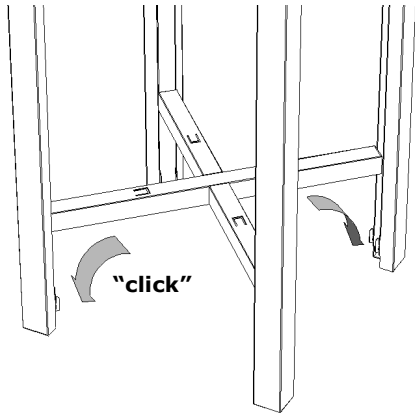

ONEQ LEG BLACK

CONNECTABLE STAND FOR ONEQ FUNCTIONS
ARTICLE NUMBER 200901800

oneQ SMART OUTDOOR COOKING

oneQ B.V.
Wateringweg 83-C
2031 EK Haarlem
The Netherlands
info@one-q.com

ASSEMBLY MANUAL

01

02

!!

03

04

05

06

07

08

No.	Part	Code
1	Rubber Buffer	K2228
2	Side Panel Female	OneQ-L-01
3	Leg	OneQ-L-02
4	Nylon Lugs	K2227
5	Cross-1	OneQ-L-03
6	Cross-2	OneQ-L-04
7	Base Plate Stand-Male	OneQ-L-05
8	Base Plate Stand-Female	OneQ-L-06
9	Side Panel Male	OneQ-L-07