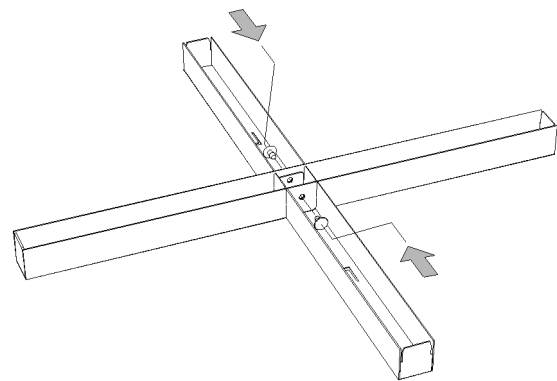

ONEQ LEG BLACK

CONNECTABLE STAND FOR ONEQ FUNCTIONS
ARTICLE NUMBER 200901800

oneQ SMART OUTDOOR COOKING

oneQ B.V.
Wateringweg 83-C
2031 EK Haarlem
The Netherlands
info@one-q.com

ASSEMBLY MANUAL

01

02

!!

03

04

05

06

07

08

No.	Part	Code
1	Rubber Buffer	K2228
2	Side Panel Female	OneQ-L-01
3	Leg	OneQ-L-02
4	Nylon Lugs	K2227
5	Cross-1	OneQ-L-03
6	Cross-2	OneQ-L-04
7	Base Plate Stand-Male	OneQ-L-05
8	Base Plate Stand-Female	OneQ-L-06
9	Side Panel Male	OneQ-L-07