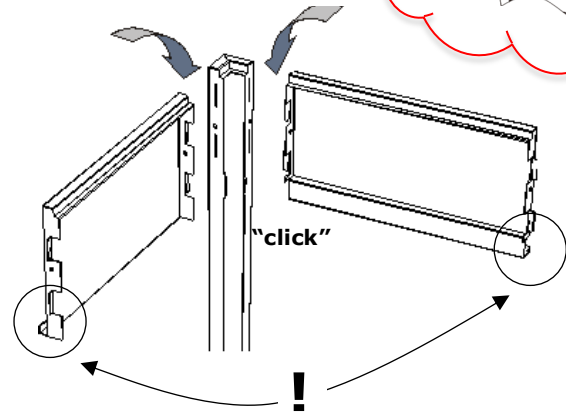

ONEQ LEG BLACK

CONNECTABLE STAND FOR ONEQ FUNCTIONS
ARTICLE NUMBER 200901800

oneQ SMART OUTDOOR COOKING

oneQ B.V.
Wateringweg 83-C
2031 EK Haarlem
The Netherlands
info@one-q.com

ASSEMBLY MANUAL

01

02

!!

03

04

05

06

07

08

No.	Part	Code
1	Rubber Buffer	K2228
2	Side Panel Female	OneQ-L-01
3	Leg	OneQ-L-02
4	Nylon Lugs	K2227
5	Cross-1	OneQ-L-03
6	Cross-2	OneQ-L-04
7	Base Plate Stand-Male	OneQ-L-05
8	Base Plate Stand-Female	OneQ-L-06
9	Side Panel Male	OneQ-L-07