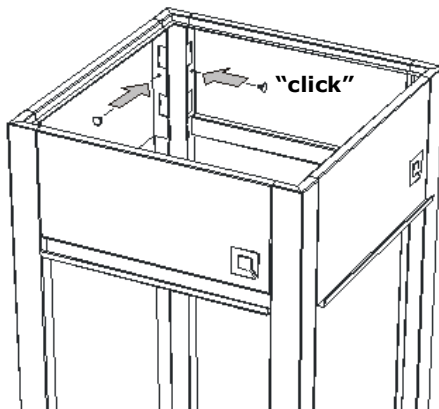

ONEQ LEG BLACK

CONNECTABLE STAND FOR ONEQ FUNCTIONS
ARTICLE NUMBER 200901800

oneQ SMART OUTDOOR COOKING

oneQ B.V.
Wateringweg 83-C
2031 EK Haarlem
The Netherlands
info@one-q.com

ASSEMBLY MANUAL

01

02

!!

03

04

05

06

07

08

No.	Part	Code
1	Rubber Buffer	K2228
2	Side Panel Female	OneQ-L-01
3	Leg	OneQ-L-02
4	Nylon Lugs	K2227
5	Cross-1	OneQ-L-03
6	Cross-2	OneQ-L-04
7	Base Plate Stand-Male	OneQ-L-05
8	Base Plate Stand-Female	OneQ-L-06
9	Side Panel Male	OneQ-L-07